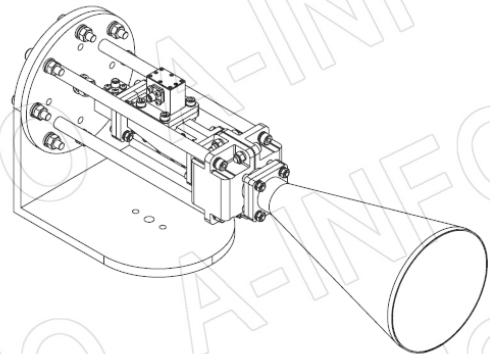

## SMA-Female Output (P/N: LB-CNH-75-20-T06-C-SF)

For N-Female, TNC-Female, 7mm or 3.5mm-Female output outline drawing, please contact A-INFO.

## SMA-Female Output with Round Mounting Bracket (Option, P/N: LB-CN75-10-MB)

For N-Female, TNC-Female, 7mm or 3.5mm-Female output outline drawing, please contact A-INFO.

## SMA-Female Output with L Type Mounting Bracket (Option, P/N: LB-CN75-10-MBL)

For N-Female, TNC-Female, 7mm or 3.5mm-Female output outline drawing, please contact A-INFO.