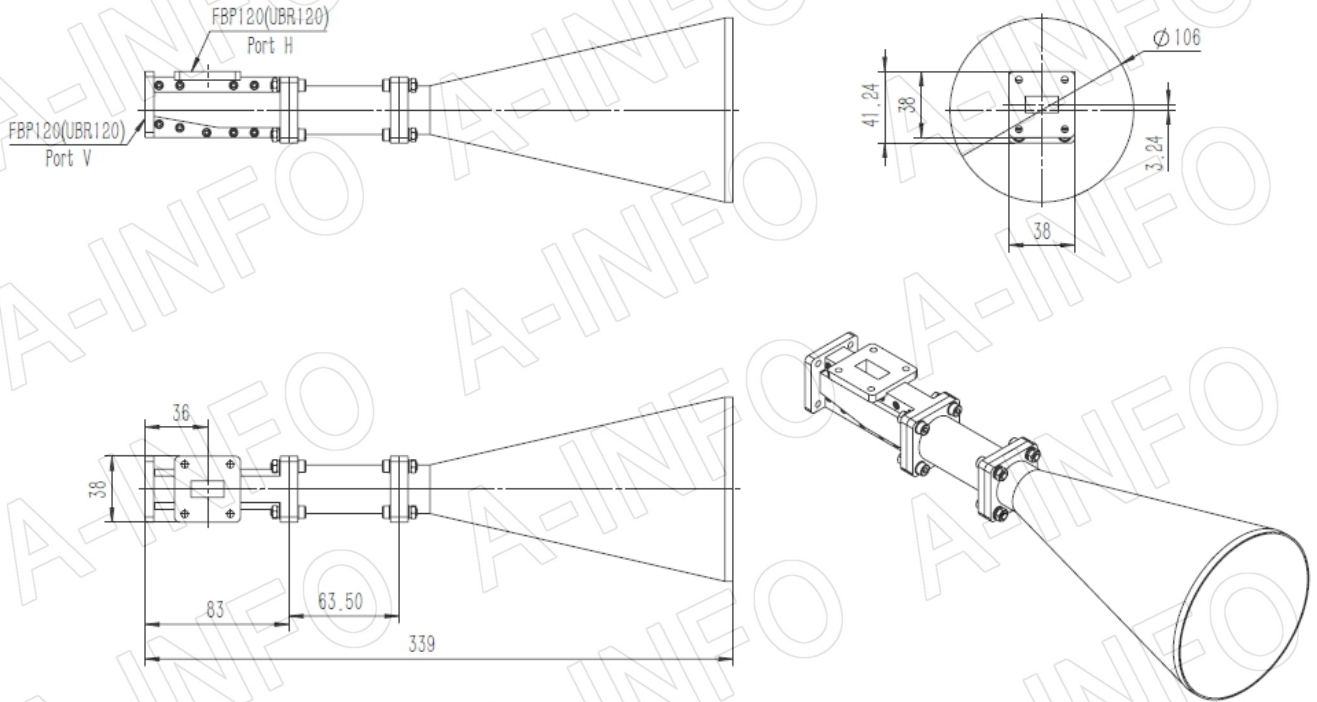

## Technical Specification

Frequency Range(GHz)	10.0 - 13.0
Waveguide	WR75
Gain(dBi)	20 Typ.
Polarization	Dual Linear
3dB Beamwidth(deg)	E Plane: 15 Typ.
	H Plane: 18 Typ.
Cross Pol. Isolation(dB)	45 Typ.
Port to Port Isolation(dB)	55 Typ. ; 45 Min.
VSWR	A Type: 1.60:1 Max.
	C Type: 1.80:1 Max.
Output	A Type: FBP120(UBR120)
	C Type: SMA-Female or N-Female or TNC-Female or 7mm or 3.5mm-Female
Material	Al
Finish	Silver Plated and Chemical Conversion Coating, Gray Paint
Size(mm)	A Type: 106 x 106 x 339
	C Type: 106 x 106 x 369
Net Weight(Kg)	A Type: 0.46 Around
	C Type: 0.56 Around

## Outline Drawing (Size: mm)

FBP120 Output (P/N: LB-CNH-75-20-T06-A)

## SMA-Female Output (P/N: LB-CNH-75-20-T06-C-SF)

For N-Female, TNC-Female, 7mm or 3.5mm-Female output outline drawing, please contact A-INFO.

## SMA-Female Output with Round Mounting Bracket (Option, P/N: LB-CN75-10-MB)

For N-Female, TNC-Female, 7mm or 3.5mm-Female output outline drawing, please contact A-INFO.