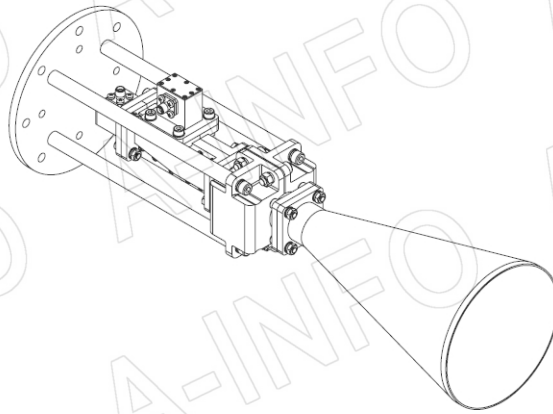

## Outline Drawing (Size: mm)

FBP120 Output (P/N: LB-CNH-75-20-T06-A)

## SMA-Female Output (P/N: LB-CNH-75-20-T06-C-SF)

For N-Female, TNC-Female, 7mm or 3.5mm-Female output outline drawing, please contact A-INFO.

## SMA-Female Output with Round Mounting Bracket (Option, P/N: LB-CN75-10-MB)

For N-Female, TNC-Female, 7mm or 3.5mm-Female output outline drawing, please contact A-INFO.

## SMA-Female Output with L Type Mounting Bracket (Option, P/N: LB-CN75-10-MBL)

For N-Female, TNC-Female, 7mm or 3.5mm-Female output outline drawing, please contact A-INFO.