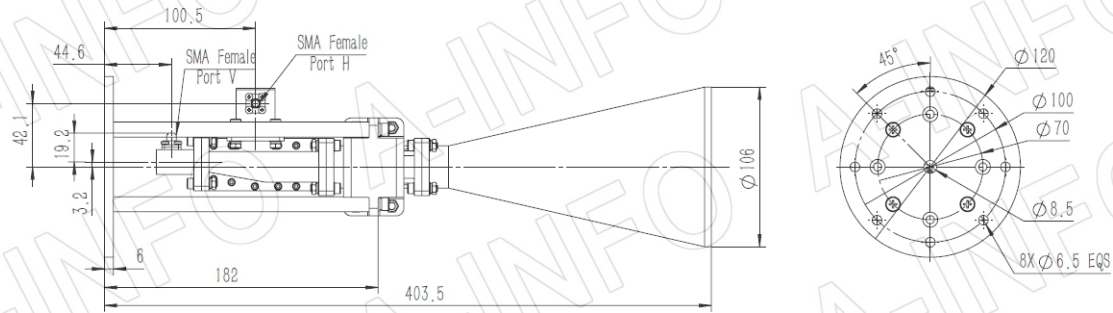

SMA-Female Output with Round Mounting Bracket (Option, P/N: LB-CN75-10-MB)

For N-Female, TNC-Female, 7mm or 3.5mm-Female output outline drawing, please contact A-INFO.