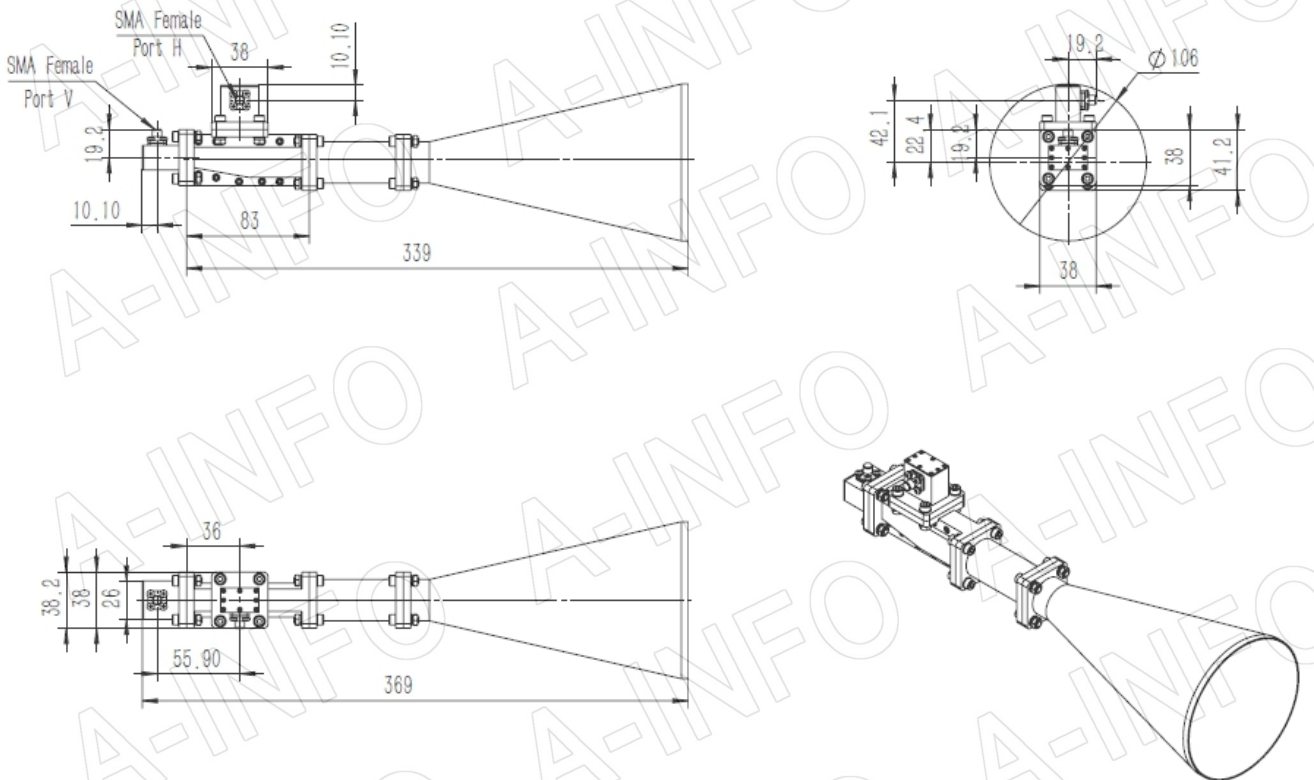

## Technical Specification

Frequency Range(GHz)	10.0 - 13.0
Waveguide	WR75
Gain(dBi)	20 Typ.
Polarization	Dual Linear
3dB Beamwidth(deg)	E Plane: 15 Typ.
	H Plane: 18 Typ.
Cross Pol. Isolation(dB)	45 Typ.
Port to Port Isolation(dB)	55 Typ. ; 45 Min.
VSWR	A Type: 1.60:1 Max.
	C Type: 1.80:1 Max.
Output	A Type: FBP120(UBR120)
	C Type: SMA-Female or N-Female or TNC-Female or 7mm or 3.5mm-Female
Material	Al
Finish	Silver Plated and Chemical Conversion Coating, Gray Paint
Size(mm)	A Type: 106 x 106 x 339
	C Type: 106 x 106 x 369
Net Weight(Kg)	A Type: 0.46 Around
	C Type: 0.56 Around

## Outline Drawing (Size: mm)

FBP120 Output (P/N: LB-CNH-75-20-T06-A)

## SMA-Female Output (P/N: LB-CNH-75-20-T06-C-SF)

For N-Female, TNC-Female, 7mm or 3.5mm-Female output outline drawing, please contact A-INFO.

## SMA-Female Output with Round Mounting Bracket (Option, P/N: LB-CN75-10-MB)

For N-Female, TNC-Female, 7mm or 3.5mm-Female output outline drawing, please contact A-INFO.