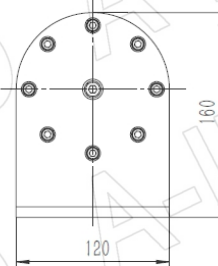

## Technical Specification

Frequency Range(GHz)	10.0 - 13.0
Waveguide	WR75
Gain(dBi)	20 Typ.
Polarization	Dual Linear
3dB Beamwidth(deg)	E Plane: 15 Typ.
	H Plane: 18 Typ.
Cross Pol. Isolation(dB)	45 Typ.
Port to Port Isolation(dB)	55 Typ. ; 45 Min.
VSWR	A Type: 1.60:1 Max.
	C Type: 1.80:1 Max.
Output	A Type: FBP120(UBR120)
	C Type: SMA-Female or N-Female or TNC-Female or 7mm or 3.5mm-Female
Material	Al
Finish	Silver Plated and Chemical Conversion Coating, Gray Paint
Size(mm)	A Type: 106 x 106 x 339
	C Type: 106 x 106 x 369
Net Weight(Kg)	A Type: 0.46 Around
	C Type: 0.56 Around

## Outline Drawing (Size: mm)

FBP120 Output (P/N: LB-CNH-75-20-T06-A)

## SMA-Female Output (P/N: LB-CNH-75-20-T06-C-SF)

For N-Female, TNC-Female, 7mm or 3.5mm-Female output outline drawing, please contact A-INFO.

## Flange Drawing (Size: mm)