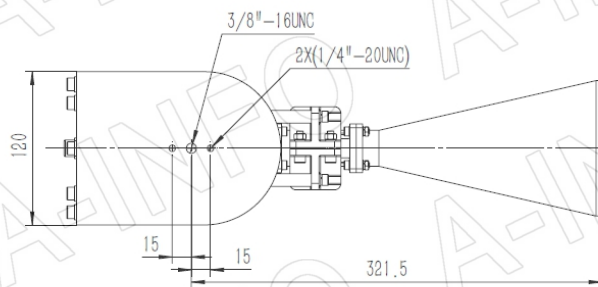

## Technical Specification

Frequency Range(GHz)	10.0 - 13.0
Waveguide	WR75
Gain(dBi)	20 Typ.
Polarization	Dual Linear
3dB Beamwidth(deg)	E Plane: 15 Typ.
	H Plane: 18 Typ.
Cross Pol. Isolation(dB)	45 Typ.
Port to Port Isolation(dB)	55 Typ. ; 45 Min.
VSWR	A Type: 1.60:1 Max.
	C Type: 1.80:1 Max.
Output	A Type: FBP120(UBR120)
	C Type: SMA-Female or N-Female or TNC-Female or 7mm or 3.5mm-Female
Material	Al
Finish	Silver Plated and Chemical Conversion Coating, Gray Paint
Size(mm)	A Type: 106 x 106 x 339
	C Type: 106 x 106 x 369
Net Weight(Kg)	A Type: 0.46 Around
	C Type: 0.56 Around

## SMA-Female Output (P/N: LB-CNH-75-20-T06-C-SF)

For N-Female, TNC-Female, 7mm or 3.5mm-Female output outline drawing, please contact A-INFO.

## Flange Drawing (Size: mm)