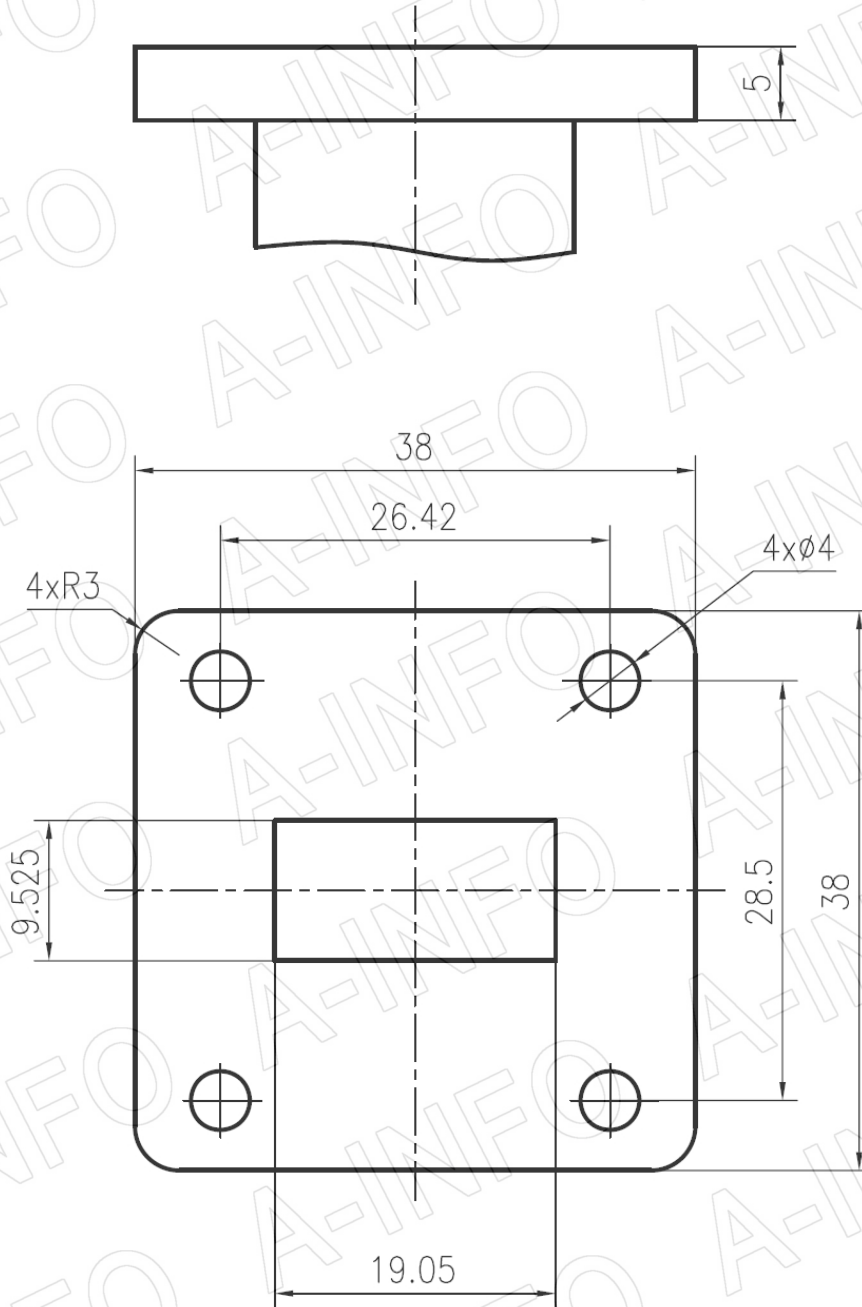

## Outline Drawing (Size: mm)

FBP120 Output (P/N: LB-CNH-75-20-T06-A)

## SMA-Female Output (P/N: LB-CNH-75-20-T06-C-SF)

For N-Female, TNC-Female, 7mm or 3.5mm-Female output outline drawing, please contact A-INFO.

## SMA-Female Output with Round Mounting Bracket (Option, P/N: LB-CN75-10-MB)

For N-Female, TNC-Female, 7mm or 3.5mm-Female output outline drawing, please contact A-INFO.

## Flange Drawing (Size: mm)