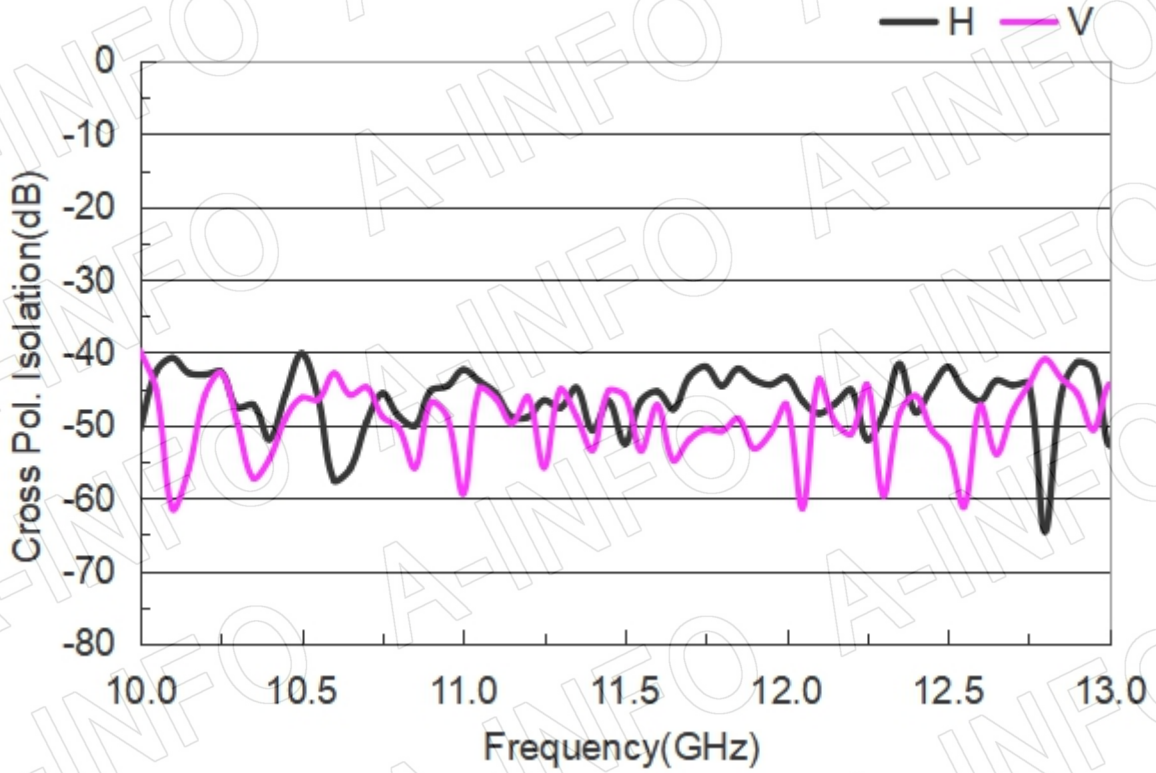

2. Cross Polarization Isolation