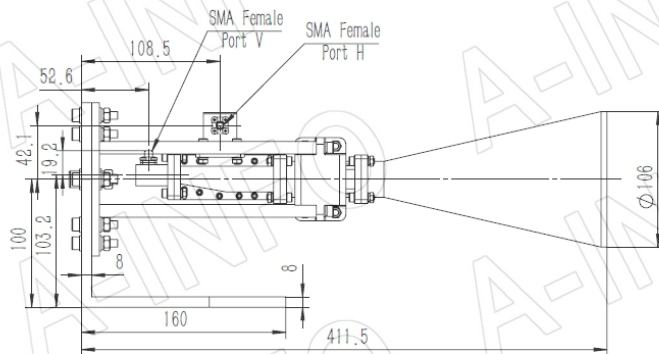

## Outline Drawing (Size: mm)

FBP120 Output (P/N: LB-CNH-75-20-T06-A)

## SMA-Female Output (P/N: LB-CNH-75-20-T06-C-SF)

For N-Female, TNC-Female, 7mm or 3.5mm-Female output outline drawing, please contact A-INFO.

## SMA-Female Output with Round Mounting Bracket (Option, P/N: LB-CN75-10-MB)

For N-Female, TNC-Female, 7mm or 3.5mm-Female output outline drawing, please contact A-INFO.

## Flange Drawing (Size: mm)