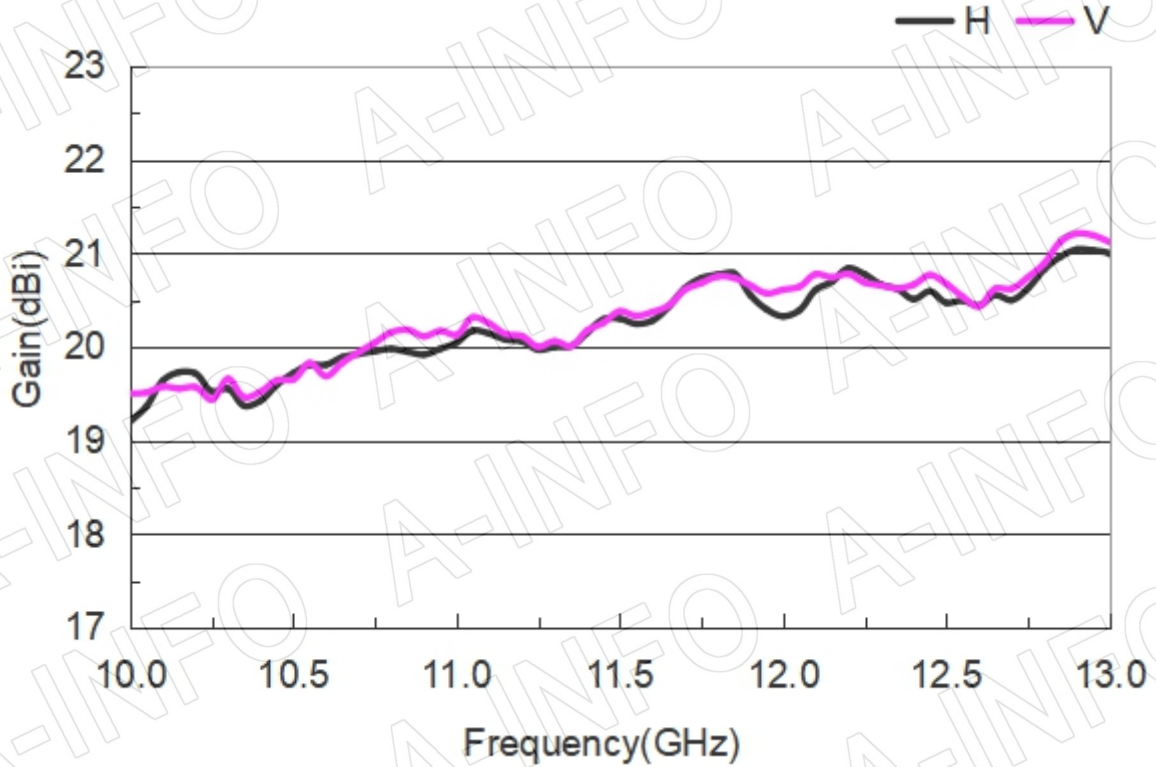

Test Results

1. Gain & Antenna Factor